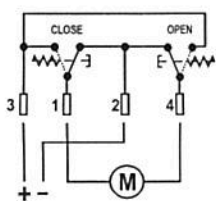

MCG4 - MCGD4

CLOSE ▲

REAR VIEW

OPEN ▼

MOTOR DIRECT

AUTOMATIC STEP RETRACT

CBE s.r.l.

Via Vienna 4 - z.i. Spini - 38121 Trento - Italy

Tel. +39 0461 991598 - Fax +39 0461 960009 - www.cbe.it - cbe@cbe.it

WIRING DIAGRAM

MCGU
MCG4
MCG5

MCGD4
MCGD5

000246.04

DOUBLE BUTTON

MOTOR DIRECT

MOTOR DIRECT WITH STOP SWITCH