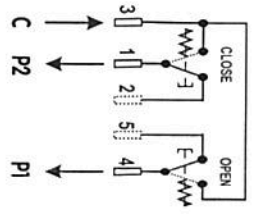

Tel. +39 0461 991598 - Fax +39 0461 960009 - www.cbe.it - cbe@cbe.it

WIRING DIAGRAM

MCGU
MCG4
MCG5

MCGD4
MCGD5

000246.04

DOUBLE BUTTON

MOTOR DIRECT

MOTOR DIRECT WITH STOP SWITCH

AUTOMATIC STEP RETRACT

AUTOMATIC STEP RETRACT WITH 2 STOP SWITCHES