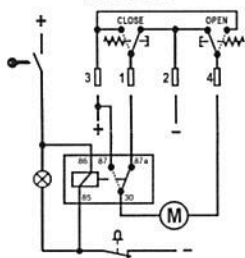

MCG4 - MCGD4

CLOSE ▲

REAR VIEW

OPEN ▼

MOTOR DIRECT

AUTOMATIC STEP RETRACT

CBE s.r.l.

Via Vienna 4 - z.i. Spini - 38121 Trento - Italy

Tel. +39 0461 991598 - Fax +39 0461 960009 - www.cbe.it - cbe@cbe.it

WIRING DIAGRAM

MCGU
MCG4
MCG5

MCGD4
MCGD5

000246.04

DOUBLE BUTTON

MOTOR DIRECT

MOTOR DIRECT WITH STOP SWITCH