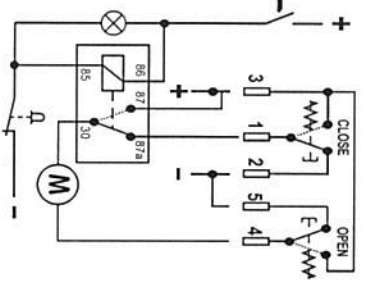

Tel. +39 0461 991598 - Fax +39 0461 960009 - www.cbe.it - cbe@cbe.it

WIRING DIAGRAM

MCGU
MCG4
MCG5

MCGD4
MCGD5

000246.04

DOUBLE BUTTON

MOTOR DIRECT

MOTOR DIRECT WITH STOP SWITCH

AUTOMATIC STEP RETRACT

AUTOMATIC STEP RETRACT WITH 2 STOP SWITCHES