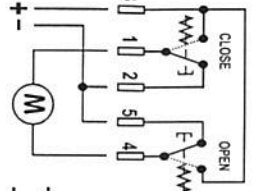

Tel. +39 0461 991598 - Fax +39 0461 960009 - www.cbe.it - cbe@cbe.it

WIRING DIAGRAM

MCGU
MCG4
MCG5

MCGD4
MCGD5

000246.04

DOUBLE BUTTON

MOTOR DIRECT

MOTOR DIRECT WITH STOP SWITCH

AUTOMATIC STEP RETRACT

AUTOMATIC STEP RETRACT WITH 2 STOP SWITCHES