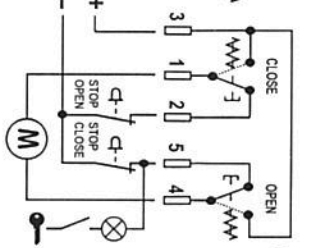

Tel. +39 0461 991598 - Fax +39 0461 960009 - www.cbe.it - cbe@cbe.it

WIRING DIAGRAM

MCGU
MCG4
MCG5

MCGD4
MCGD5

000246.04

DOUBLE BUTTON

MOTOR DIRECT

MOTOR DIRECT WITH STOP SWITCH

AUTOMATIC STEP RETRACT

AUTOMATIC STEP RETRACT WITH 2 STOP SWITCHES